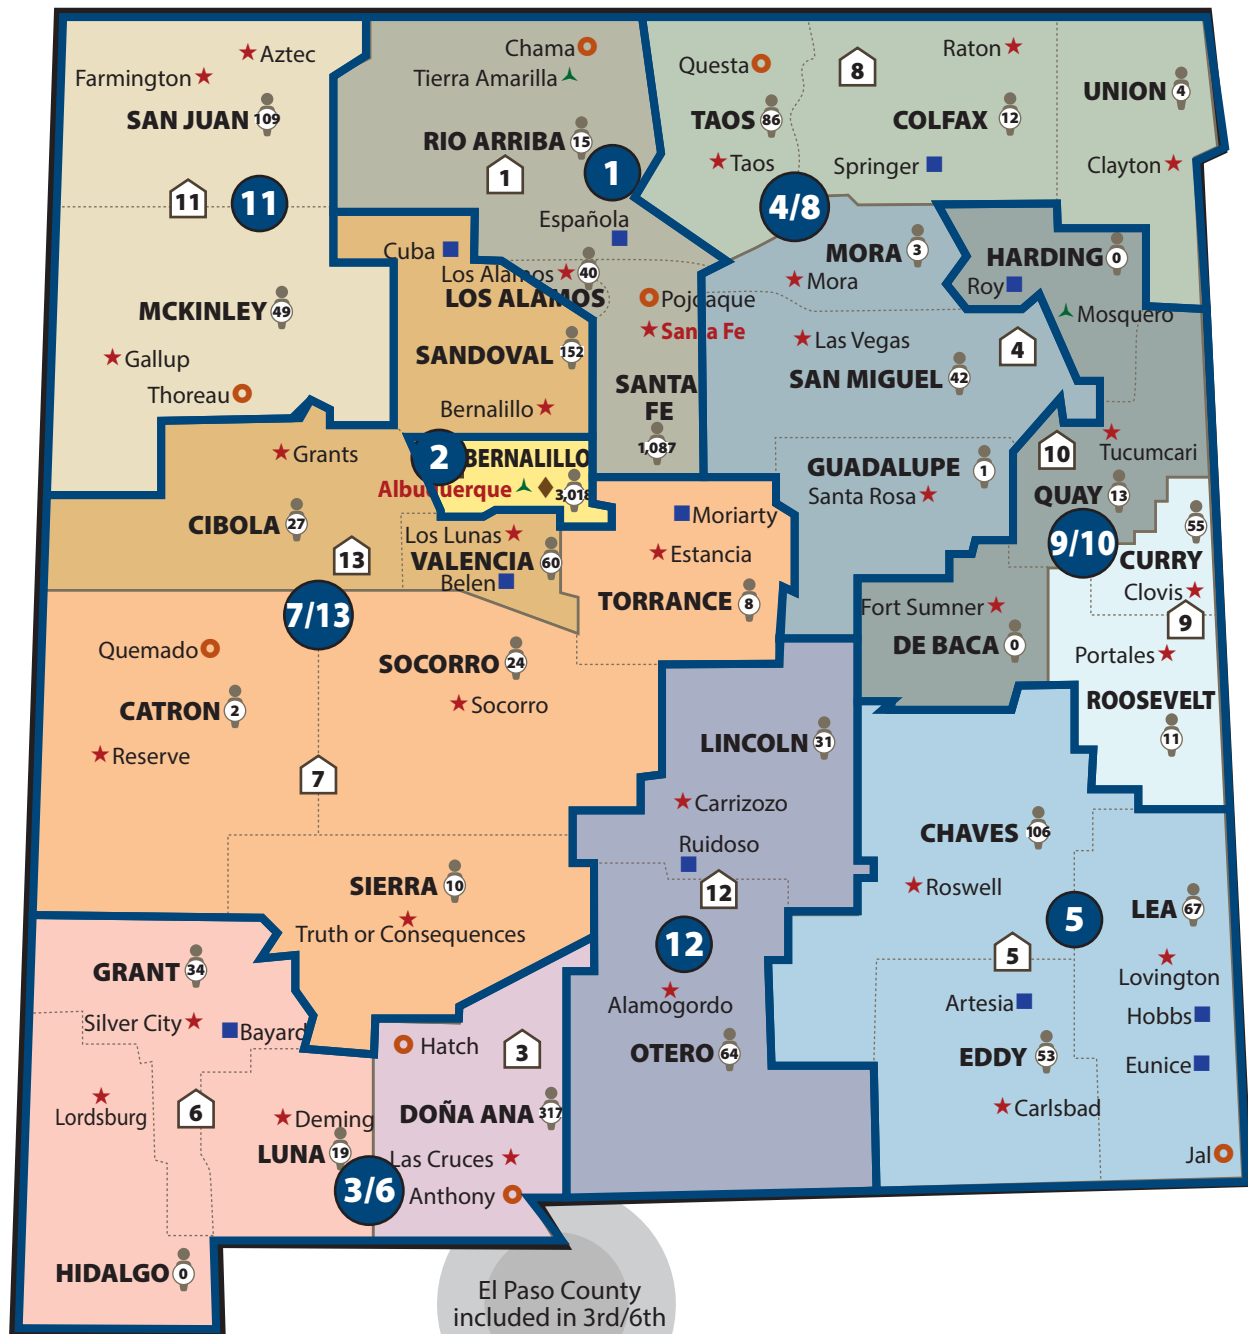

Board of Bar Commissioner Districts

Number of Commissioners per Board of Bar Commissioner District	
1st: 3 commissioners	7th/13th: 2 commissioners
2nd: 6 commissioners	9th/10th: 1 commissioner
3rd/6th: 3 commissioners	11th: 1 commissioner
4th/8th: 1 commissioner	12th: 1 commissioner
5th: 1 commissioner	Out of State: 1 commissioner

Judicial District	District and Magistrate Courts
Members by County	District Courts Only
	Metropolitan Courts
	Magistrate Full Courts
	Magistrate Circuit Courts